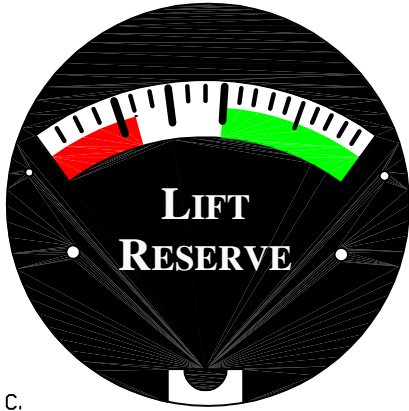

Laid out to suit
the Dwyer 0-2"
(#2-5002) gauge.

Print out at 1:1

A.

B.

C.

D.

E.

F.