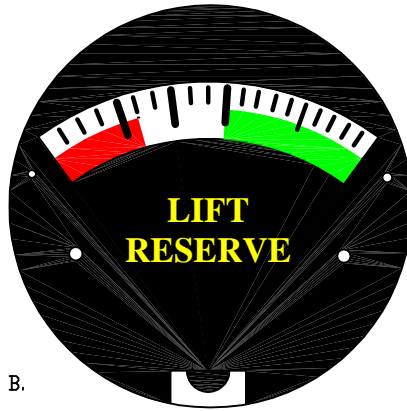

Laid out to suit
the Dwyer 0-2"
(#2-5002) gauge.

Print out at 1:1

A.

B.

C.

D.

E.

F.