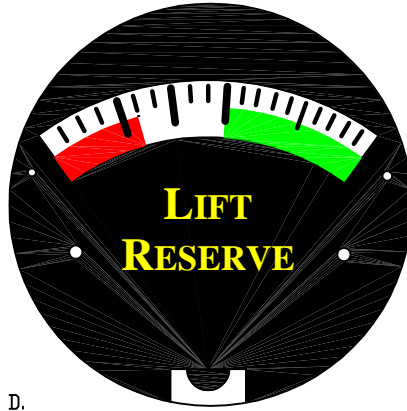

Laid out to suit
the Dwyer 0-2"
(#2-5002) gauge.

Print out at 1:1

A.

B.

C.

D.

E.

F.