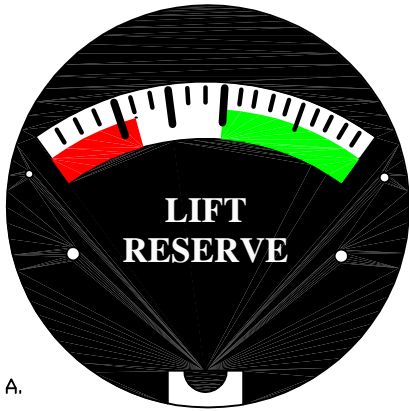

Laid out to suit
the Dwyer 0-2"
(#2-5002) gauge.

Print out at 1:1

A.

B.

C.

D.

E.

F.